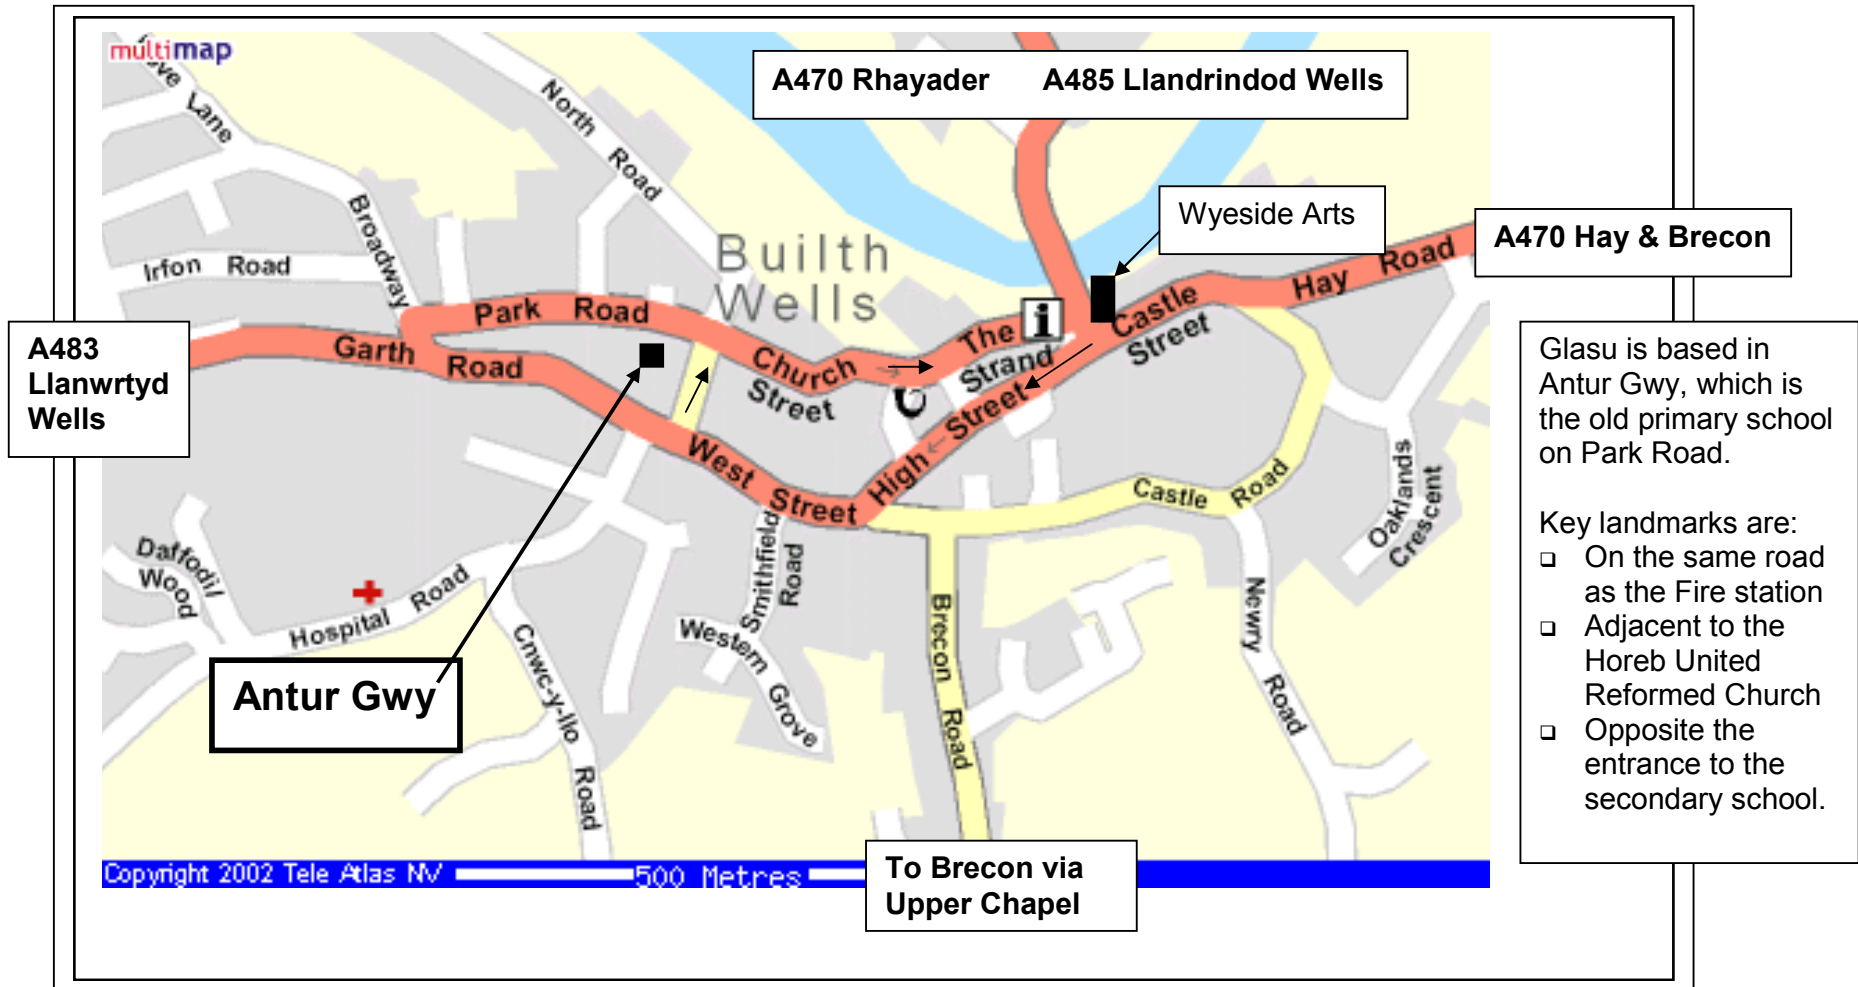

Finding Glasu at Antur Gwy, Park Road, Builth Wells

If you get lost call us on 01982 552224 for emergency directions.